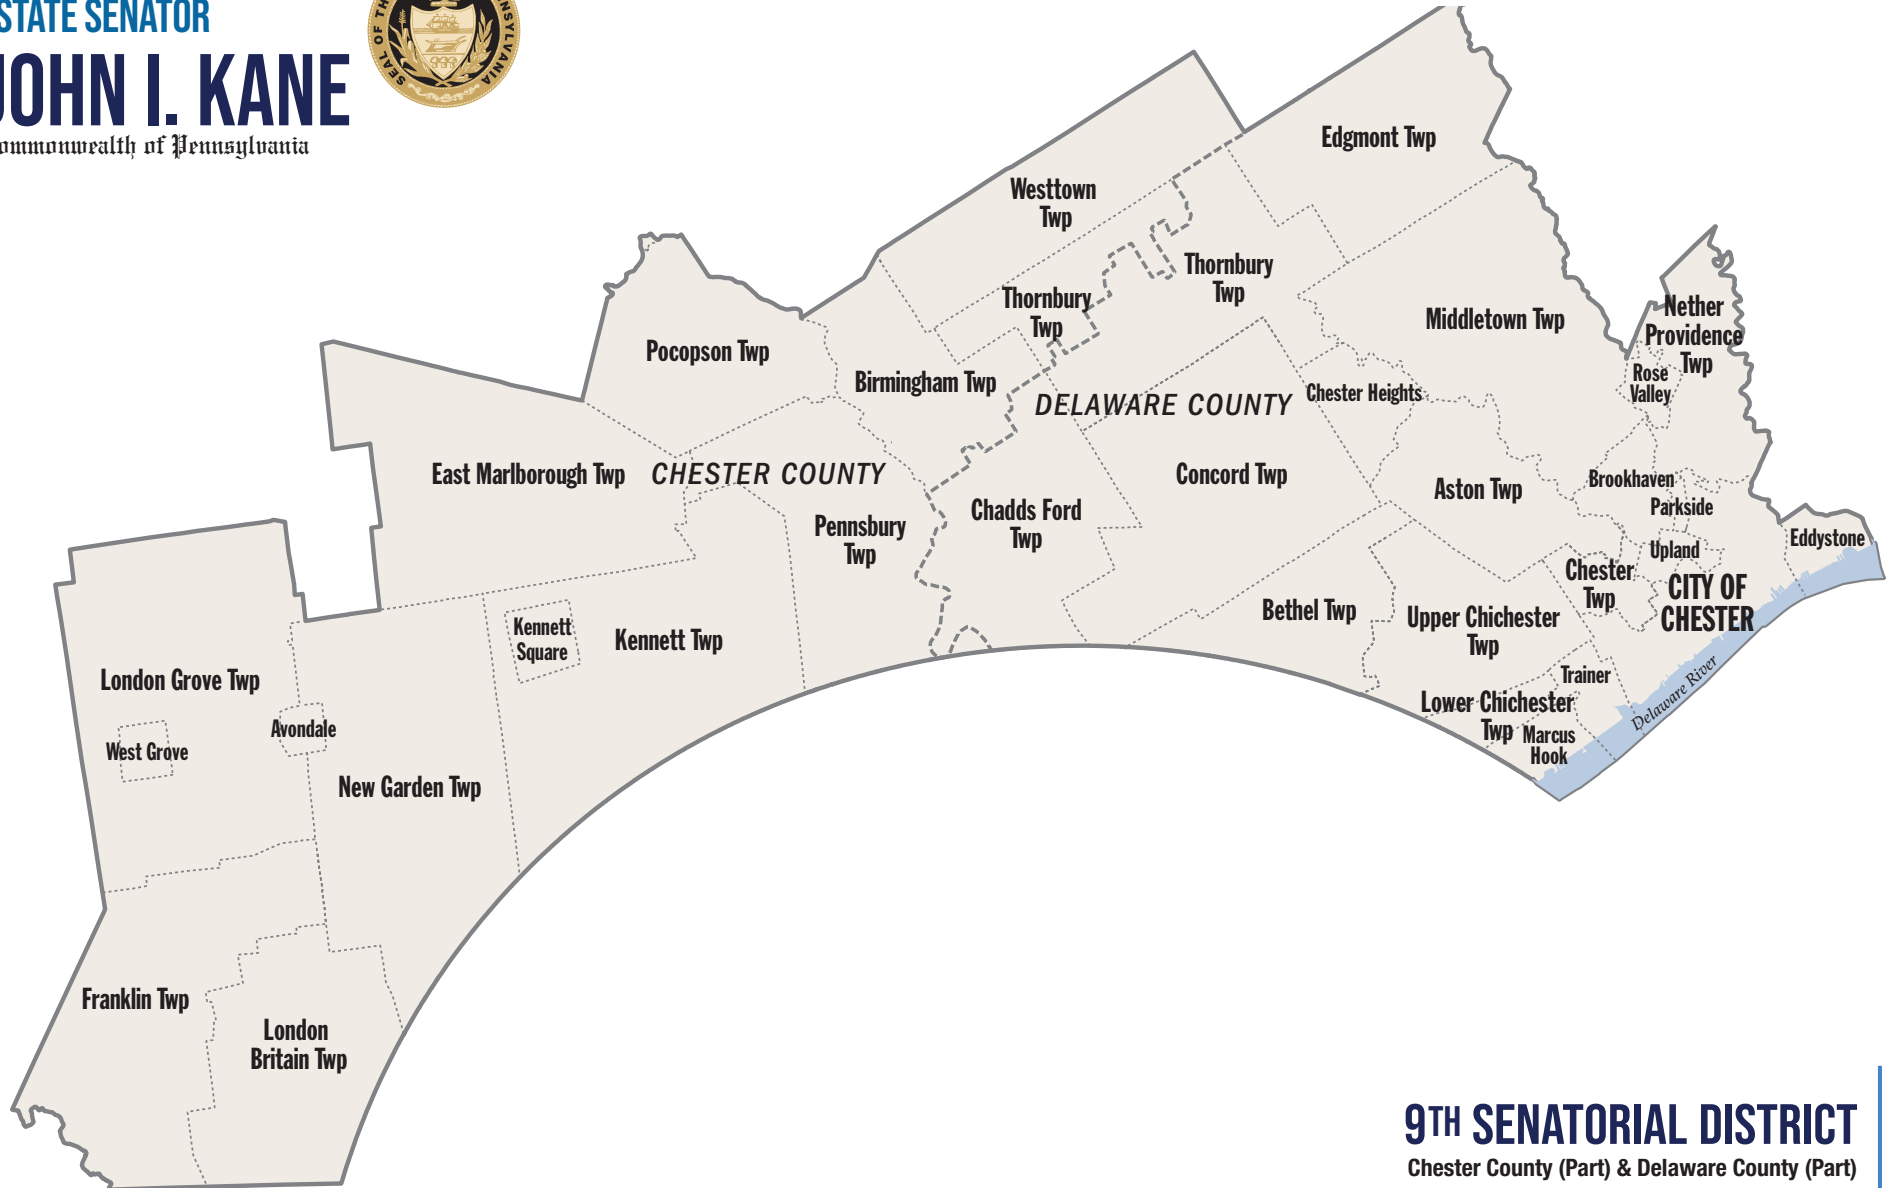

STATE SENATOR

JOHN I. KANE

Commonwealth of Pennsylvania

9TH SENATORIAL DISTRICT

Chester County (Part) & Delaware County (Part)